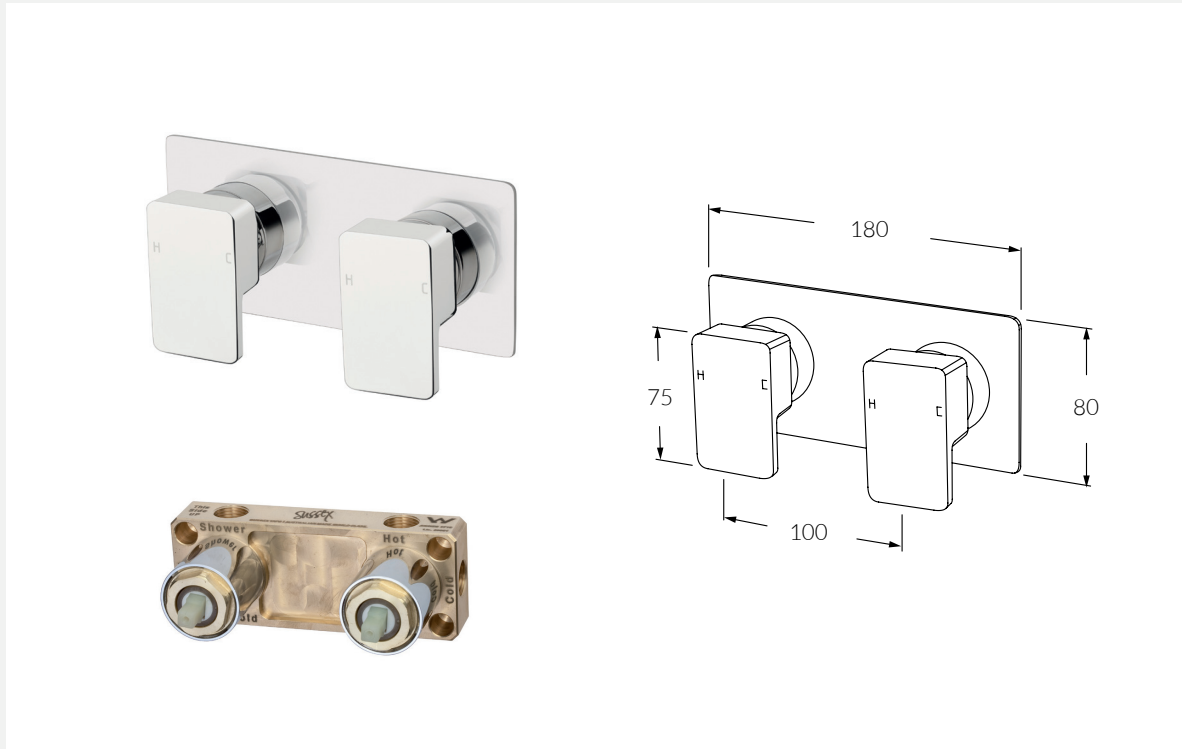

Suba Lever Dual Mixer System

Product code: BLDMS

**FEATURING THE SUSSEX MASTERFIT**

A new innovative all-in-one plumbing unit that simplifies the installation process of mixer and outlet combinations.

- Made in Australia from high quality solid brass
- Precision engineered to Australian Standards
- Significant savings in Cost, Labour and Time
- Easy to install
- Mixers, outlets and backplates fit perfectly every time
- Standards ½" BSP connections for plumbing fittings
- Simultaneous use of two outlets
- Mixer cartridges fully serviceable after installation
- Generous tolerance for wall cover thicknesses
- Simultaneous use of two outlets
- Mixer cartridges fully serviceable after installation
- Generous tolerance for wall cover thicknesses